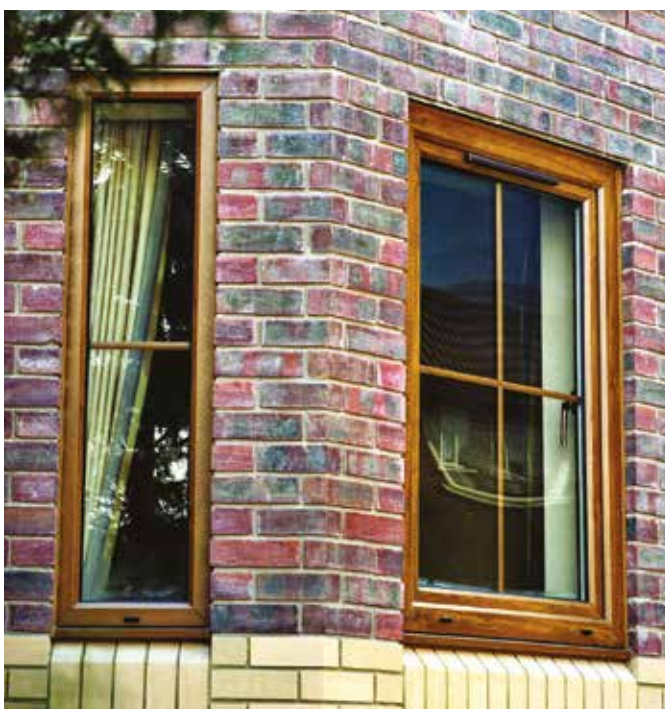

CONTEMPORARY, VERSATILE STYLE

Tilt & Turn Windows

A functional alternative to opening out windows that can create the look and feel of the continent.

1 Tilt and turn windows offer you simplicity and versatility in your home – providing a wide choice of windows styles which have the option of the window tilting inwards or being fully opened inwards. This flexibility provides you with secure ventilation and ease of cleaning from within your home, along with making Tilt and turn windows the ideal solution where there is restricted space outside making outward opening a hazard and providing an effective fire escape.

2 A contemporary and stylish solution to suit modern properties, together with the benefits of noise reduction, low maintenance, safety and security and energy efficiency. Our Tilt and turn window system can achieve an A+ rating, the highest possible window energy rating.

Tilt and turn windows manufactured from REHAU profile can be matched with the very latest high performance handles, hinges and locking mechanisms - your REHAU installer will provide you with advice on this issue.